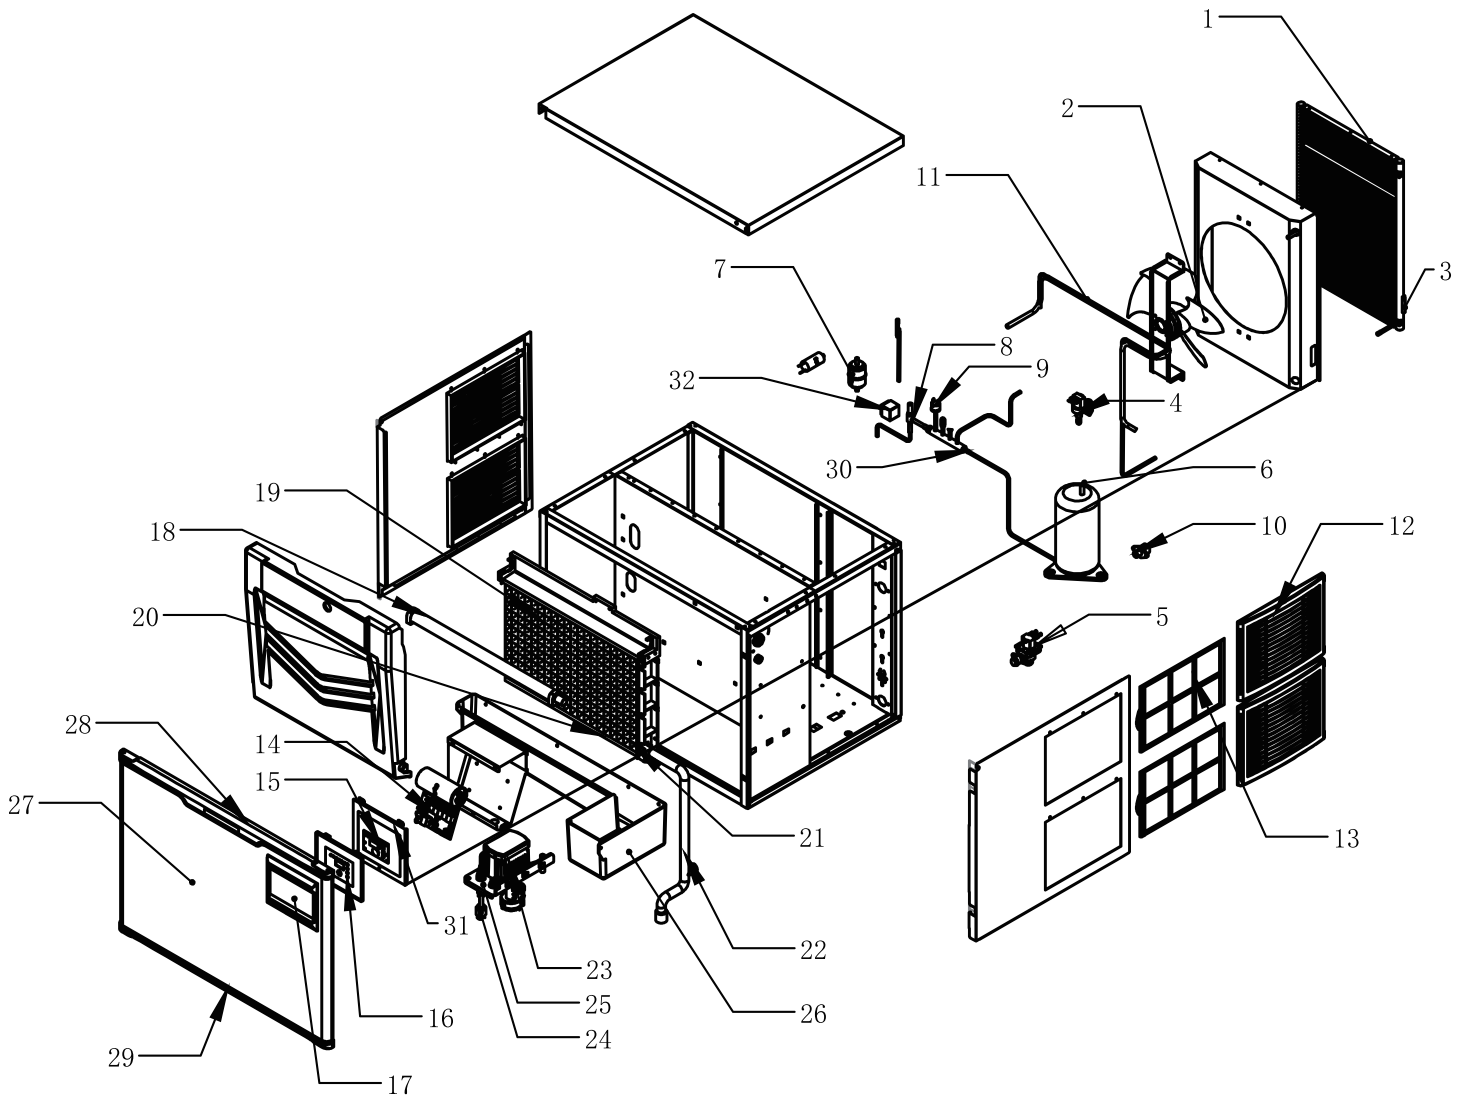

Parts Breakdown

Model IC-CN-0529 46452

Parts Breakdown

Model IC-CN-0529 46452

Item No.	Description	Position	Item No.	Description	Position	Item No.	Description	Position
AQ981	Microchannel Condenser-529A for 46452	1	AQ966	Plastic Window Filter for 46452	12	AC894	Water Pump for 46452	23
AQ982	Fan Motor for 46452	2	AQ967	Ventilation Window Filter for 46452	13	AQ974	Water Level Water Temperature Sensor for 46452	24
AN300	Condensation Sensor for 46452	3	AN289	PC Board for 46452	14	AQ991	Sink Pump Fixing Plate-500P for 46452	25
AC875	Inlet Valve for 46452	4	AN281	Display Board PD-321B for 46452	15	AQ992	Sink-500 for 46452	26
AL115	Drain Valve for 46452	5	AQ968	Electrical Control Fixing Plate for 46452	16	AQ993	Front Panel Assembly-Hinged Door-500/700 for 46452	27
AQ983	Compressor VSG184SW-A6CT for 46452	6	AQ986	Control Panel Cover-Modular Ice Machine for 46452	17	AQ994	Door Plastic Upper End Cap for 46452	28
AQ984	Dry Filter for 46452	7	AQ987	Spray Pipe for 46452	18	AQ995	Door Plastic Lower End Cap for 46452	29
AN295	Defrost Valve Coil for 46452	8	AQ988	Evaporator-500 for 46452	19	AQ996	Exhaust Pipe Assembly for 46452	30
AQ964	High Voltage Switch for 46452	9	AQ989	Skateboard-500 for 46452	20	AQ980	Electrical box Cover for 46452	31
AQ963	Plastic Water Joint for 46452	10	AC892	Ice Full Sensor for 46452	21	AQ965	Defrost Valve Body for 46452	32
AQ985	Return Air Pipe Assembly-529 for 46452	11	AQ990	Upper Water Pipe-500 for 46452	22			